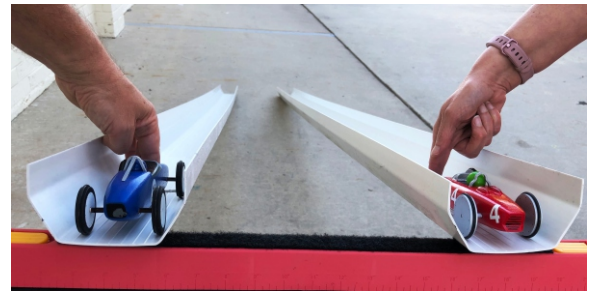

# Balsa Grand Prix Explained:

## Balsa Grand Prix kits are:

- made from easy to work with balsa wood
- no tools assembly
- design your own to fancy race replicas

## Balsa Grand Prix Racing:

- allows for close competition without car ballast
- eliminates weighing in at the races
- has kids handle and launch their cars
- allows kids to race over and over
- promotes exciting team racing/work

## Balsa Grand Prix Tracks are:

- inexpensive and sturdy vinyl gutters that are available anywhere
- multi lane tracks that set up in minutes
- set up inside or outdoors
- easy to transport
- stored inside or outdoors
- run without electronics