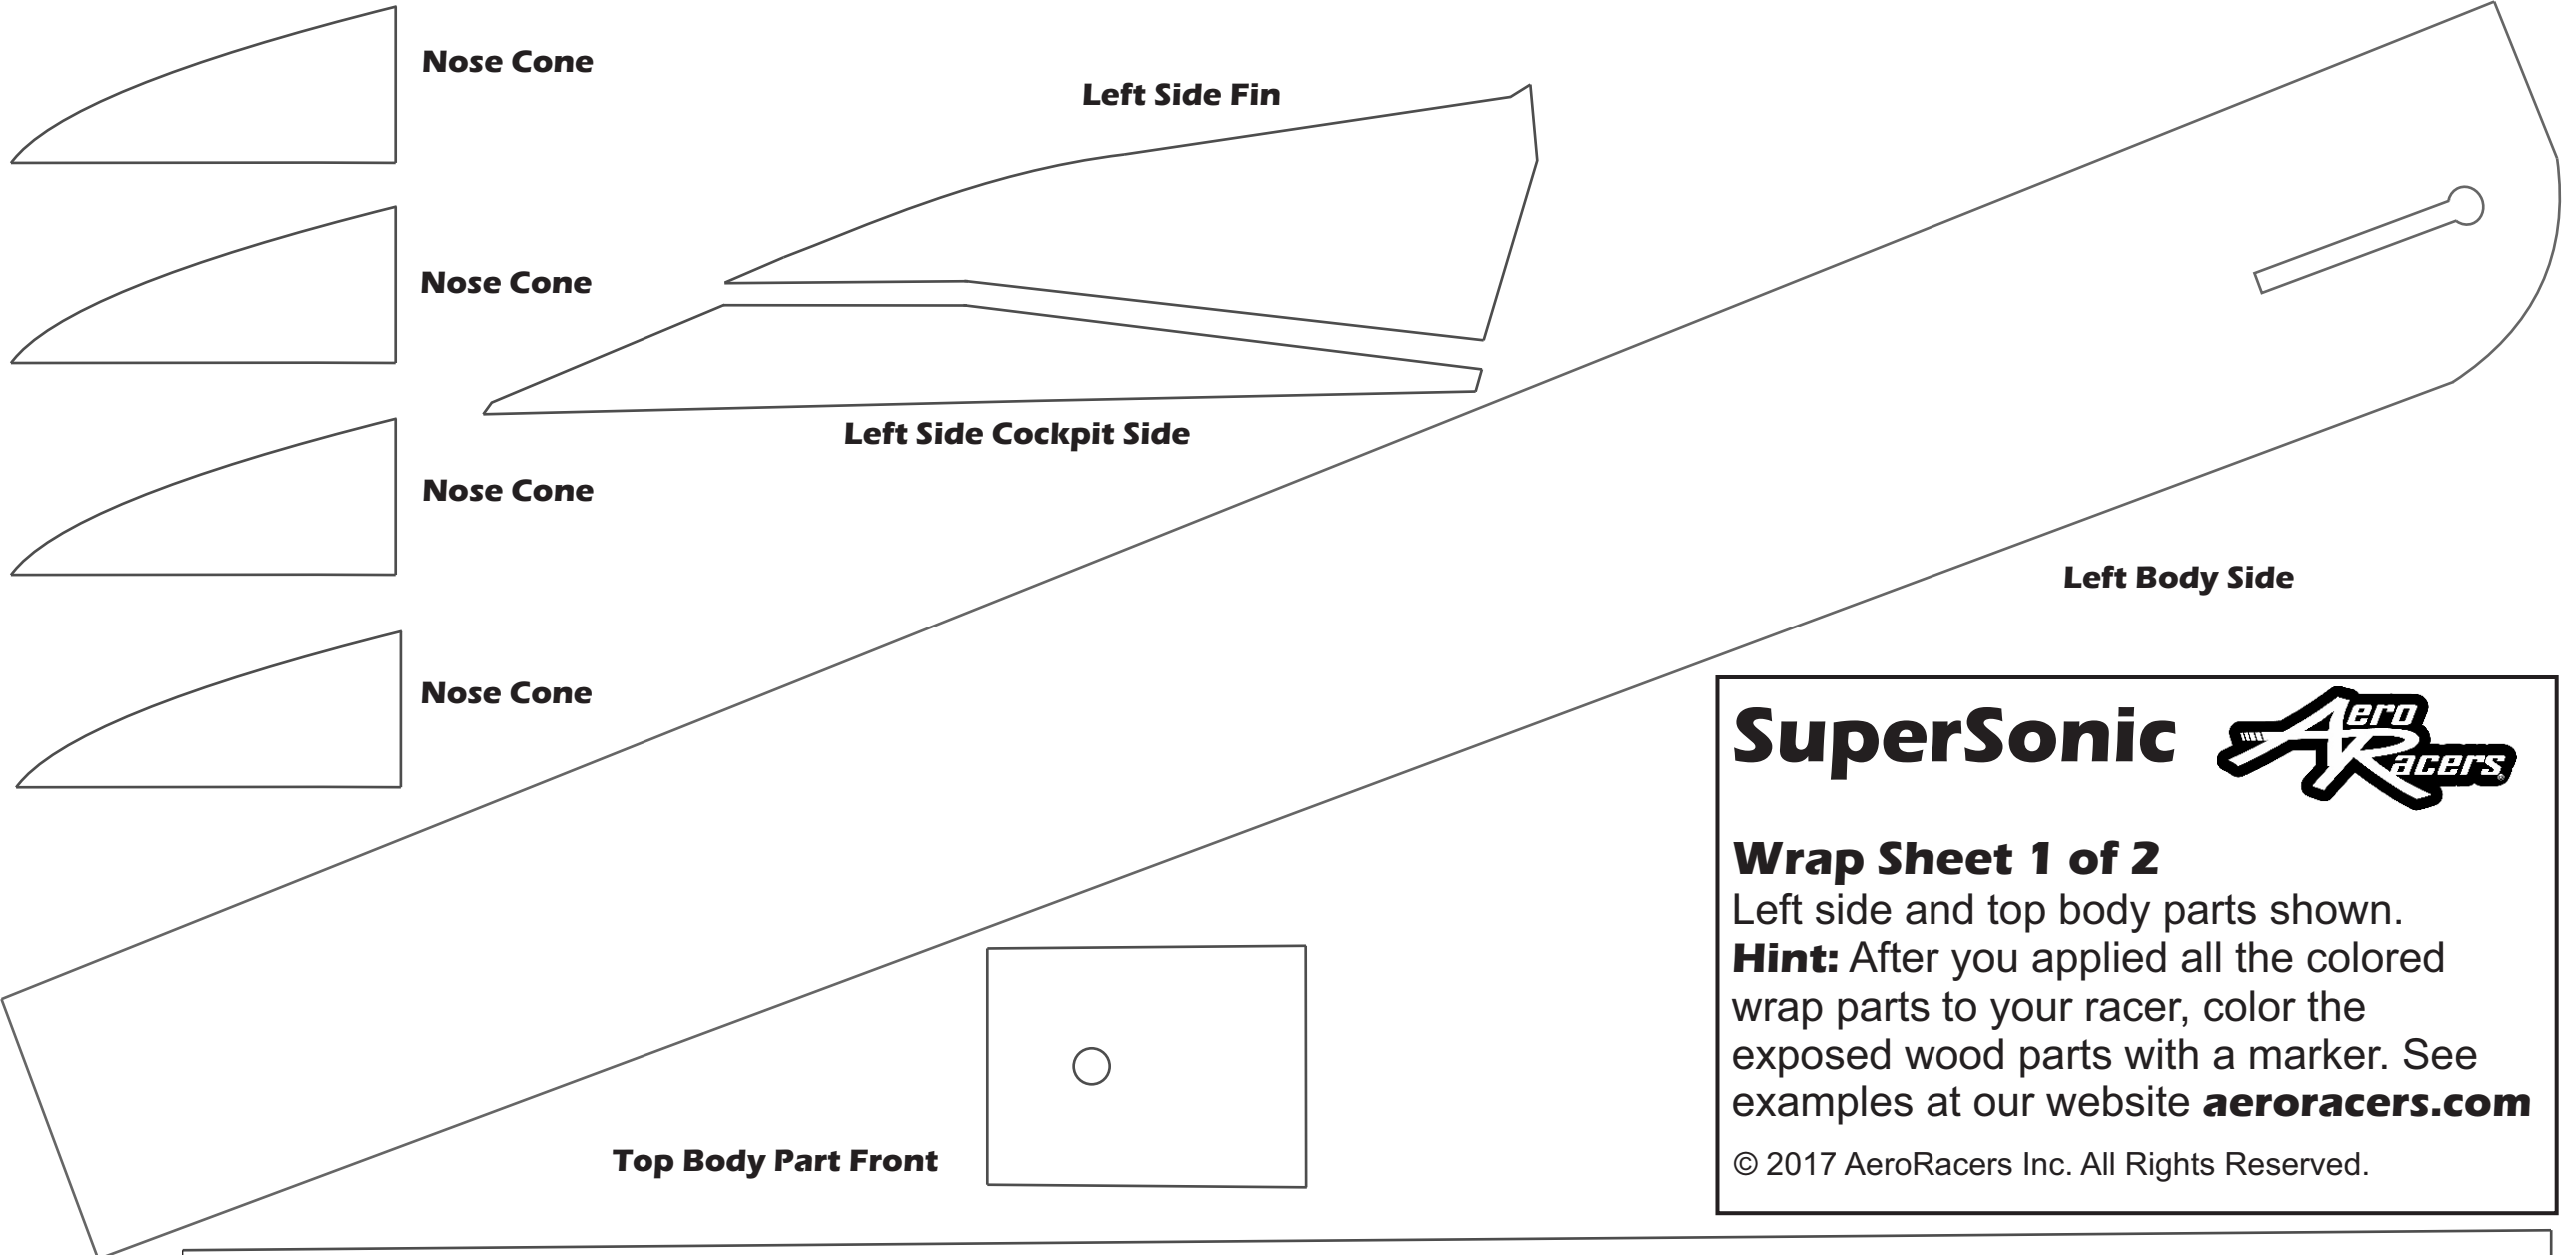

Nose Cone

Nose Cone

Nose Cone

Nose Cone

Left Side Fin

Left Side Cockpit Side

Left Body Side

Top Body Part Front

Top Body Part Rear

SuperSonic

Wrap Sheet 1 of 2

Left side and top body parts shown.

Hint: After you applied all the colored wrap parts to your racer, color the exposed wood parts with a marker. See examples at our website aeroracers.com