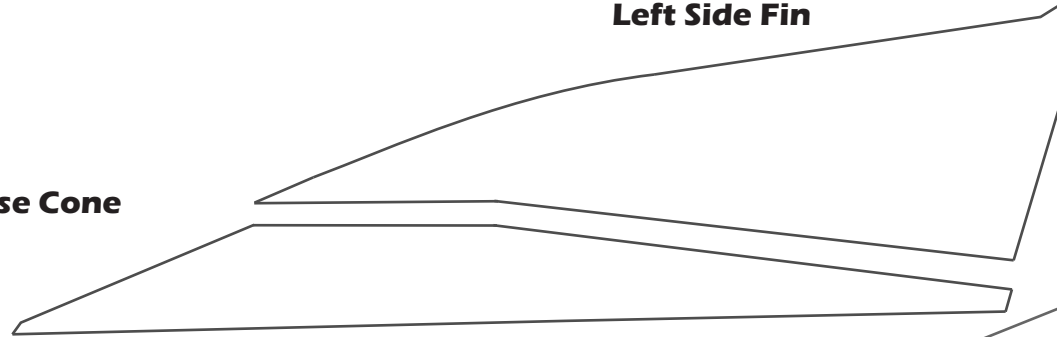

Nose Cone

Nose Cone

Nose Cone

Nose Cone

Left Side Fin

Left Side Cockpit Side

Left Body Side

Top Body Part Front

Top Body Part Rear

SuperSonic

Wrap Sheet 1 of 2

Left side and top body parts shown.

Hint: After you applied all the colored wrap parts to your racer, color the exposed wood parts with a marker. See examples at our website aeroracers.com